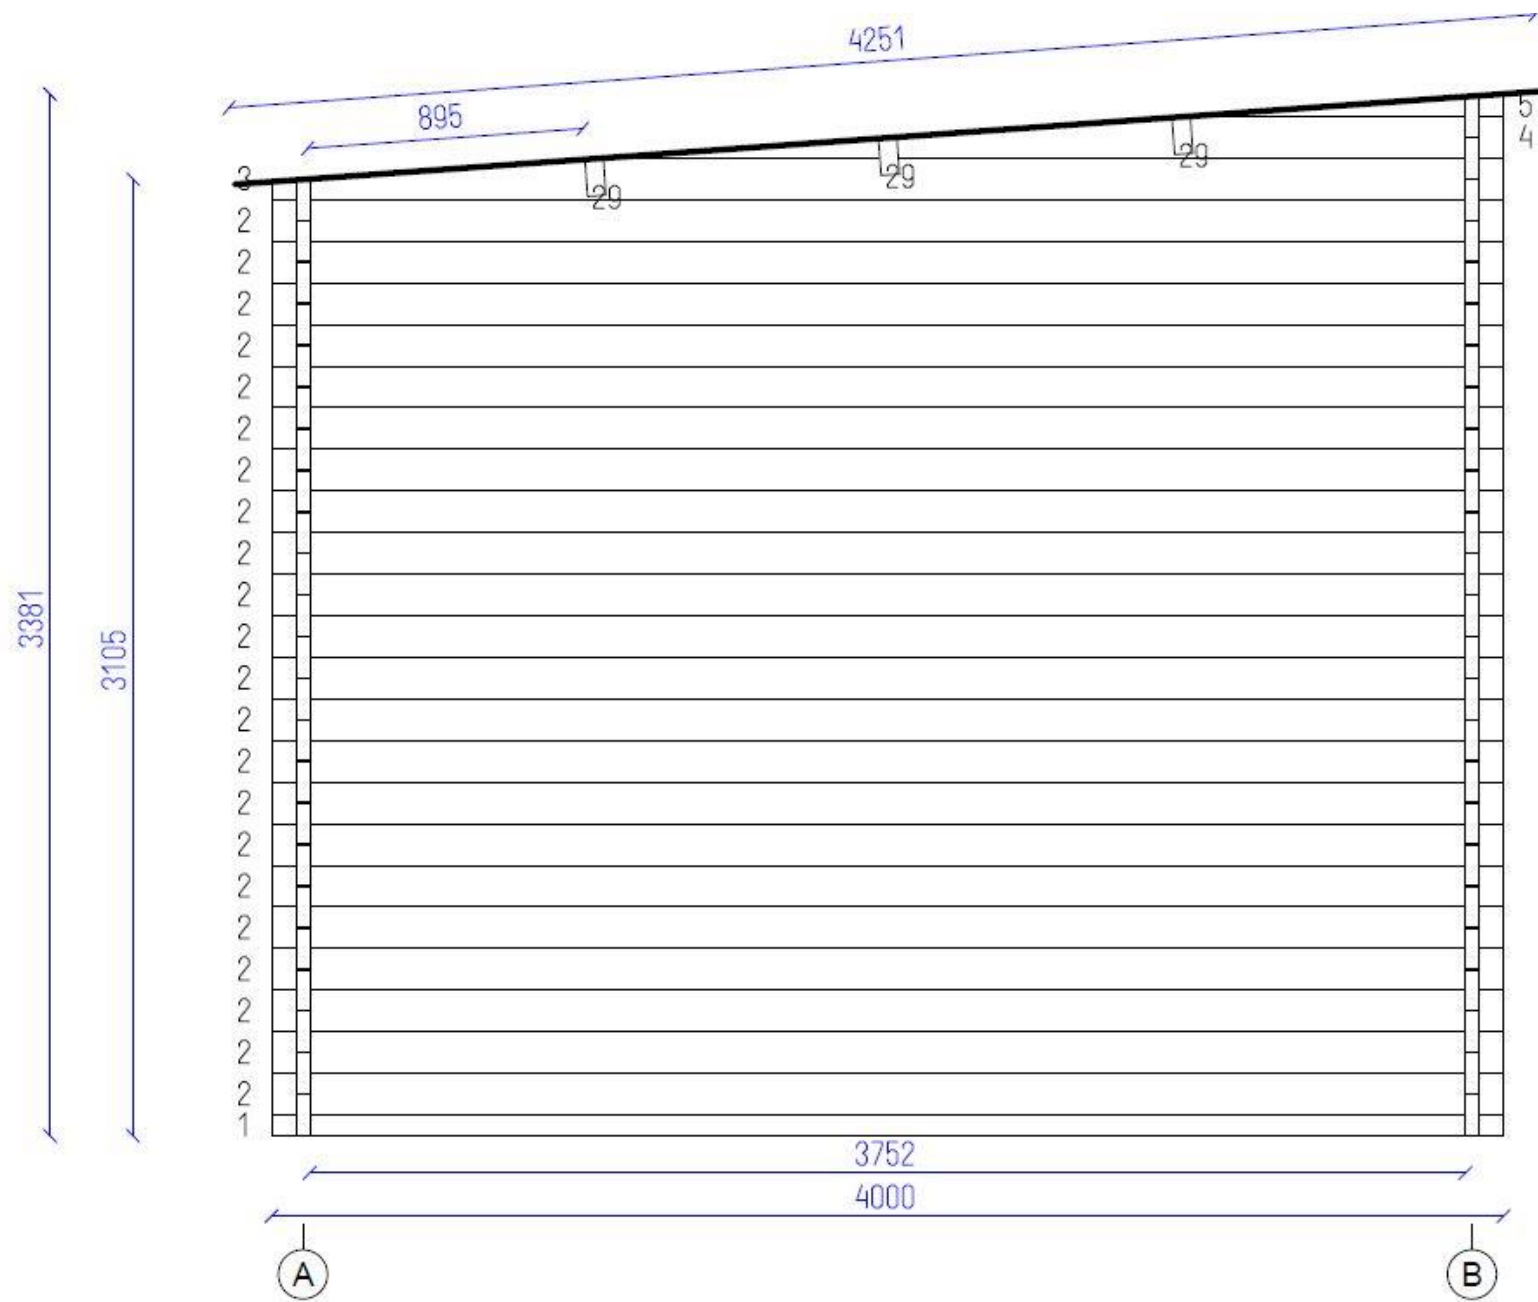

We, as an organisation, are dedicated to providing the latest technology to the Golf Industry together with world class support and competitive prices.

Dimensions	7M Deep x 4M Wide 3.5M High slopping to 3M
Wall Thickness	44mm
Wall Height	3509mm
Roof Slope	5 Degrees
Roof Thickness	20mm
Floor Thickness	20mm
Front overhang	200mm
Roof area	32.8Msq

SKYTRAK™

REAL GAME • REAL RESULTS

The image shows a black SkyTrak launch monitor on the left, with the brand name and slogan visible. To its right is a tablet displaying a golf analytics interface. The interface features a green golf course background with a white ball trajectory. Key data points include a distance of 276 YARDS, a club speed of 155, and a launch angle of 14°. Other metrics like 3110, 104, 180, and 4 are also visible. A 'BUY SKYTRAK' button is located in the bottom right corner of the banner.