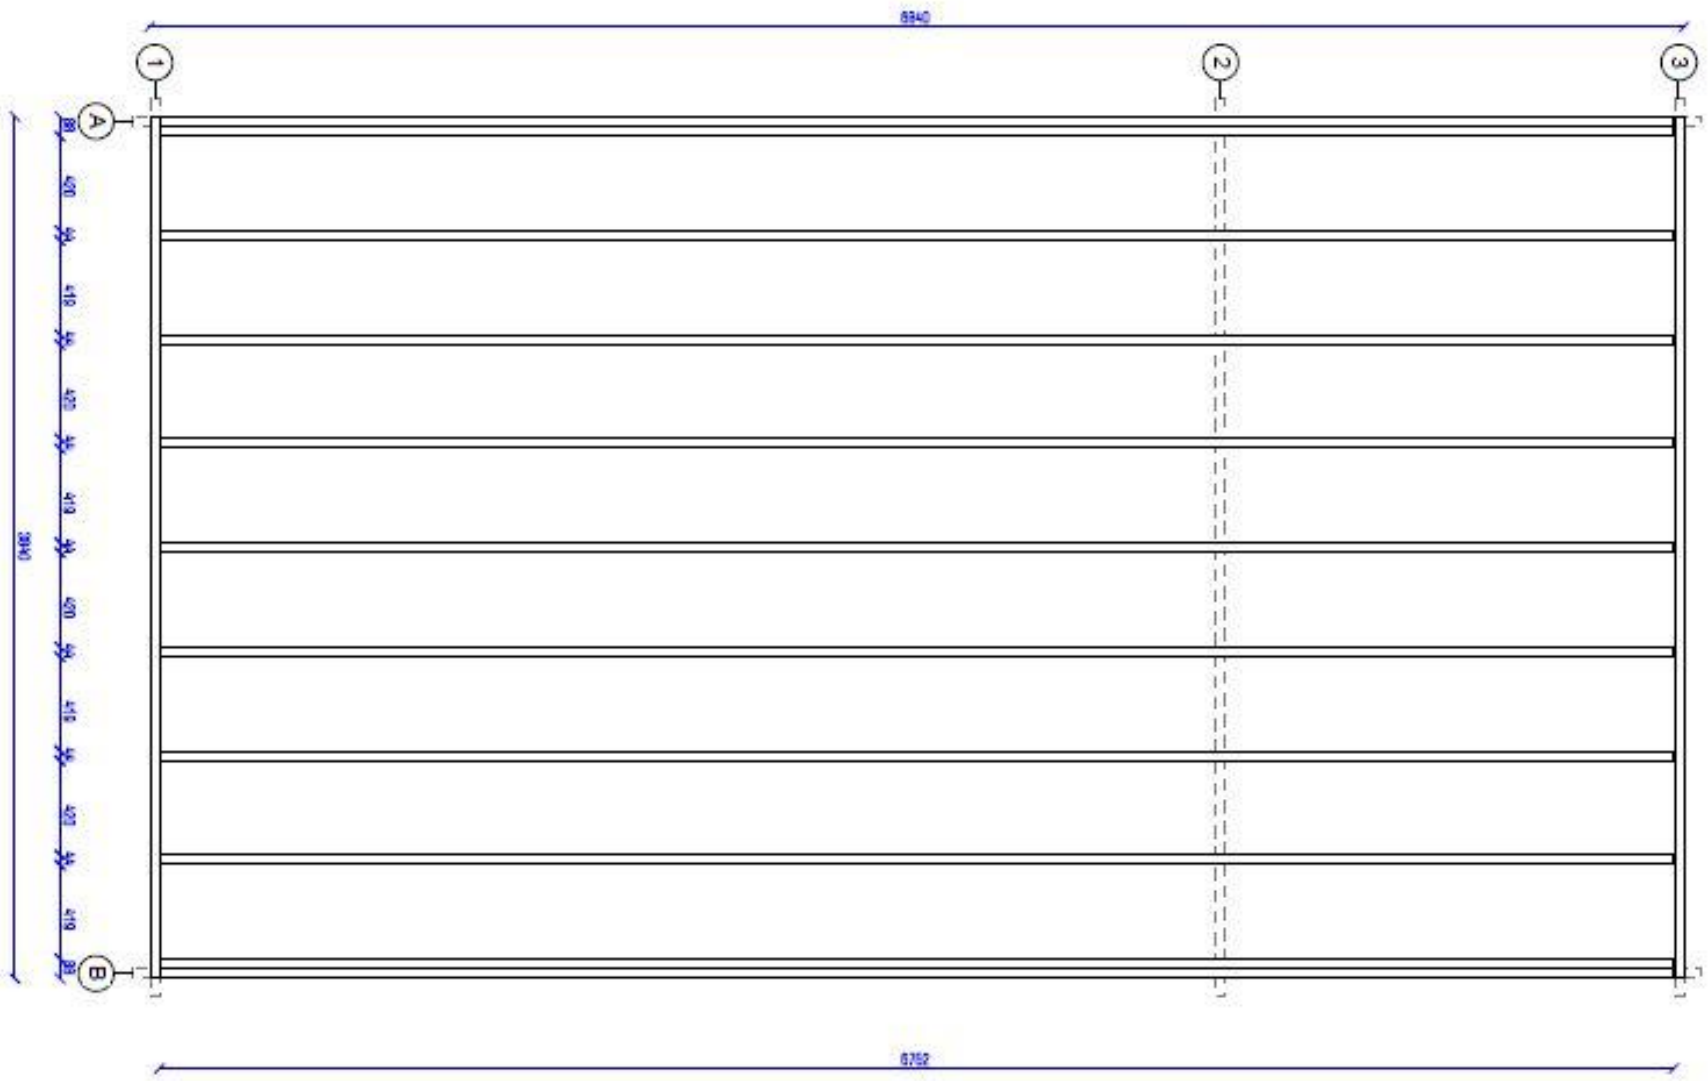

We, as an organisation, are dedicated to providing the latest technology to the Golf Industry together with world class support and competitive prices.

Dimensions	7M Deep x 4M Wide 3.5M High slopping to 3M
Wall Thickness	44mm
Wall Height	3509mm
Roof Slope	5 Degrees
Roof Thickness	20mm
Floor Thickness	20mm
Front overhang	200mm
Roof area	32.8Msq

SKYTRAK™

REAL GAME • REAL RESULTS

The image shows a black SkyTrak launch monitor on the left, with the brand name and slogan visible. To its right is a tablet displaying a golf analytics interface. The interface features a green golf course background with a white ball trajectory. Key data points include a distance of 276 YARDS, a club speed of 155, and a launch angle of 14°. Other metrics like 3110, 104, 180, and 4 are also visible. A 'BUY SKYTRAK' button is located in the bottom right corner of the banner.