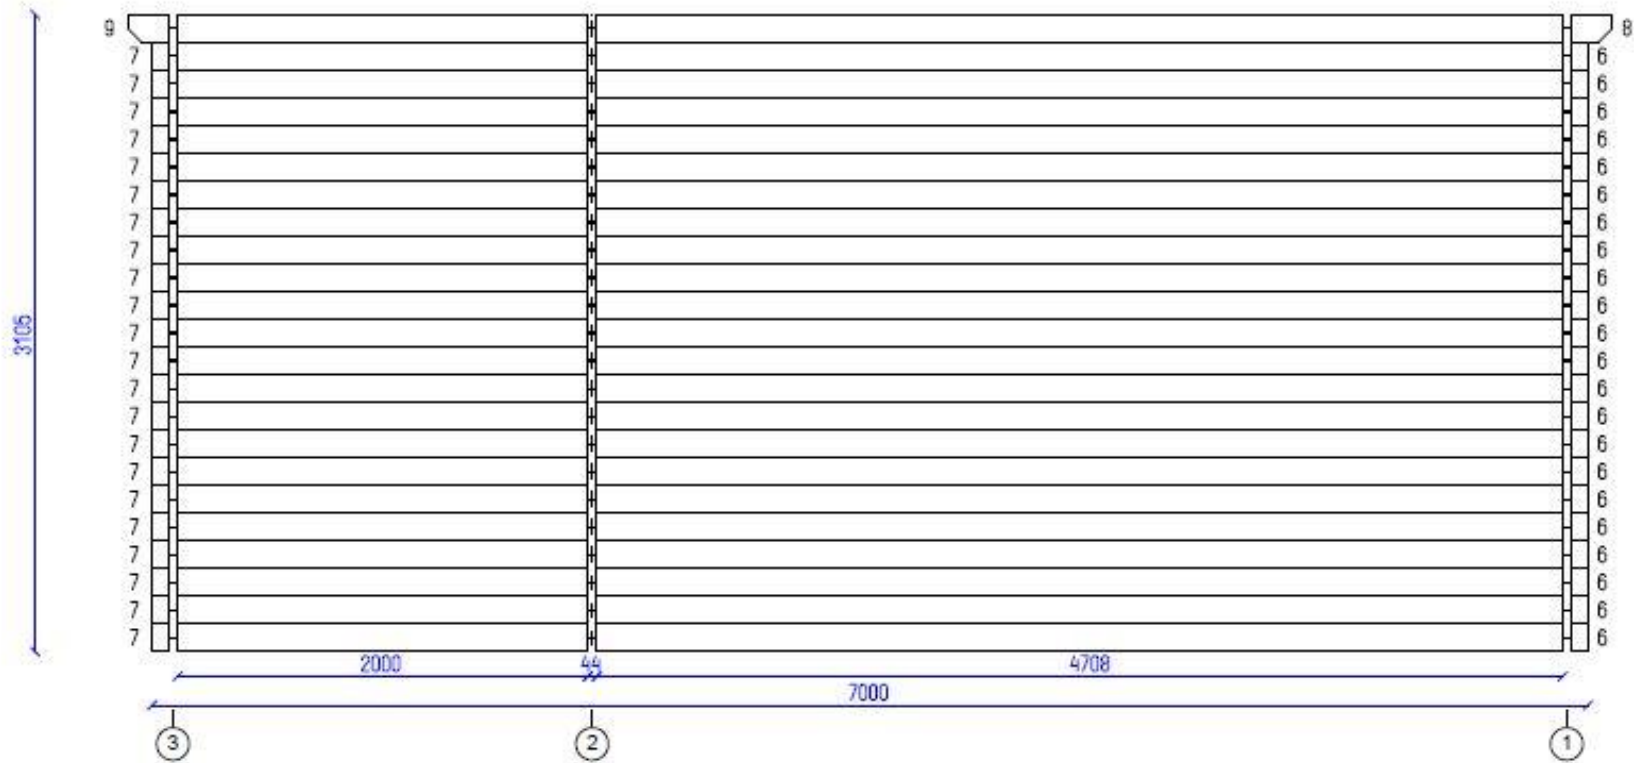

We, as an organisation, are dedicated to providing the latest technology to the Golf Industry together with world class support and competitive prices.

Dimensions	7M Deep x 4M Wide 3.5M High slopping to 3M
Wall Thickness	44mm
Wall Height	3509mm
Roof Slope	5 Degrees
Roof Thickness	20mm
Floor Thickness	20mm
Front overhang	200mm
Roof area	32.8Msq

SKYTRAK™

REAL GAME • REAL RESULTS

The image shows a black SkyTrak launch monitor on the left, with the brand name and slogan visible. To its right is a tablet displaying a golf analytics interface. The interface features a green golf course background with a white ball trajectory. Key data points include a distance of 276 YARDS, a club speed of 155, and a launch angle of 14°. Other metrics like 3110, 104, 180, and 4 are also visible. A 'BUY SKYTRAK' button is located in the bottom right corner of the banner.