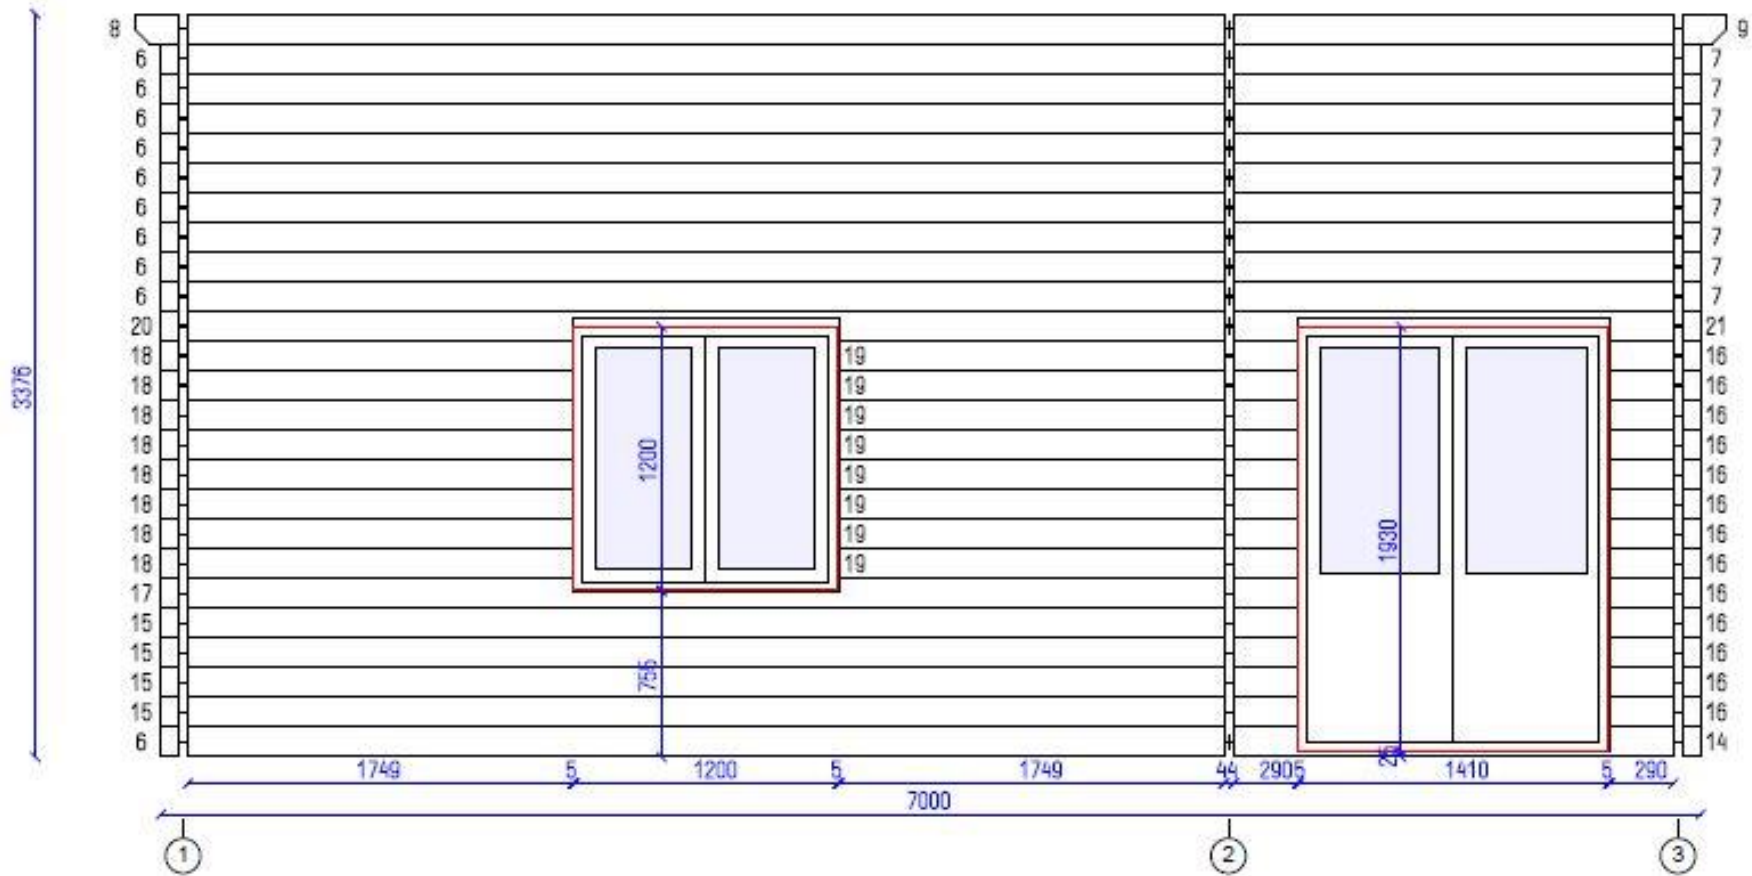

We, as an organisation, are dedicated to providing the latest technology to the Golf Industry together with world class support and competitive prices.

Dimensions	7M Deep x 4M Wide 3.5M High slopping to 3M
Wall Thickness	44mm
Wall Height	3509mm
Roof Slope	5 Degrees
Roof Thickness	20mm
Floor Thickness	20mm
Front overhang	200mm
Roof area	32.8Msq

SKYTRAK™

REAL GAME • REAL RESULTS

The image shows a black SkyTrak launch monitor on the left, with the brand name and slogan visible. To its right is a tablet displaying a golf analytics interface. The interface features a green golf course background with a white ball trajectory. Key data points include a distance of 276 YARDS, a club speed of 155, and a launch angle of 14°. Other metrics like 3110, 104, 180, and 4 are also visible. A 'BUY SKYTRAK' button is located in the bottom right corner of the banner.