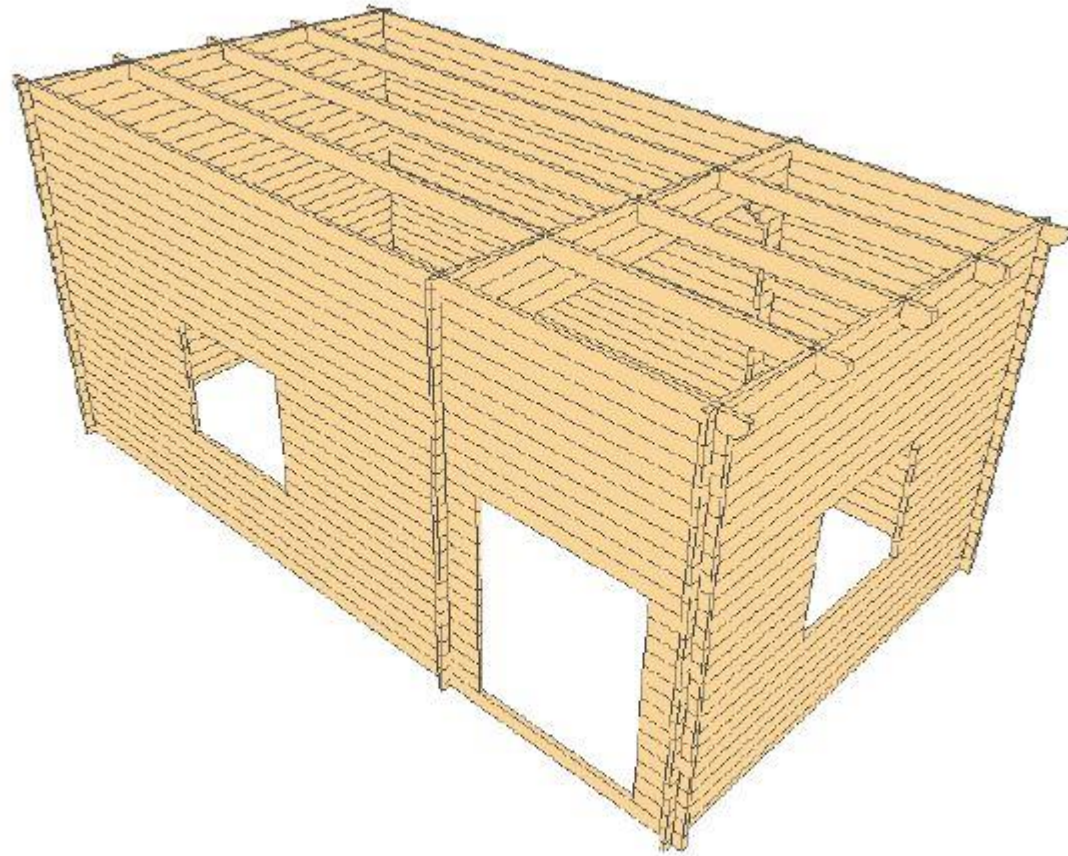

We, as an organisation, are dedicated to providing the latest technology to the Golf Industry together with world class support and competitive prices.

Dimensions	7M Deep x 4M Wide 3.5M High slopping to 3M
Wall Thickness	44mm
Wall Height	3509mm
Roof Slope	5 Degrees
Roof Thickness	20mm
Floor Thickness	20mm
Front overhang	200mm
Roof area	32.8Msq

SKYTRAK™

REAL GAME • REAL RESULTS

The image shows a black SkyTrak launch monitor on the left, with the brand name and slogan visible. To its right is a tablet displaying a golf analytics interface. The interface features a green golf course background with a white ball trajectory. Key data points include a distance of 276 YARDS, a club speed of 155, and a launch angle of 14°. Other metrics like 3110, 104, 180, and 4 are also visible. A 'BUY SKYTRAK' button is located in the bottom right corner of the banner.