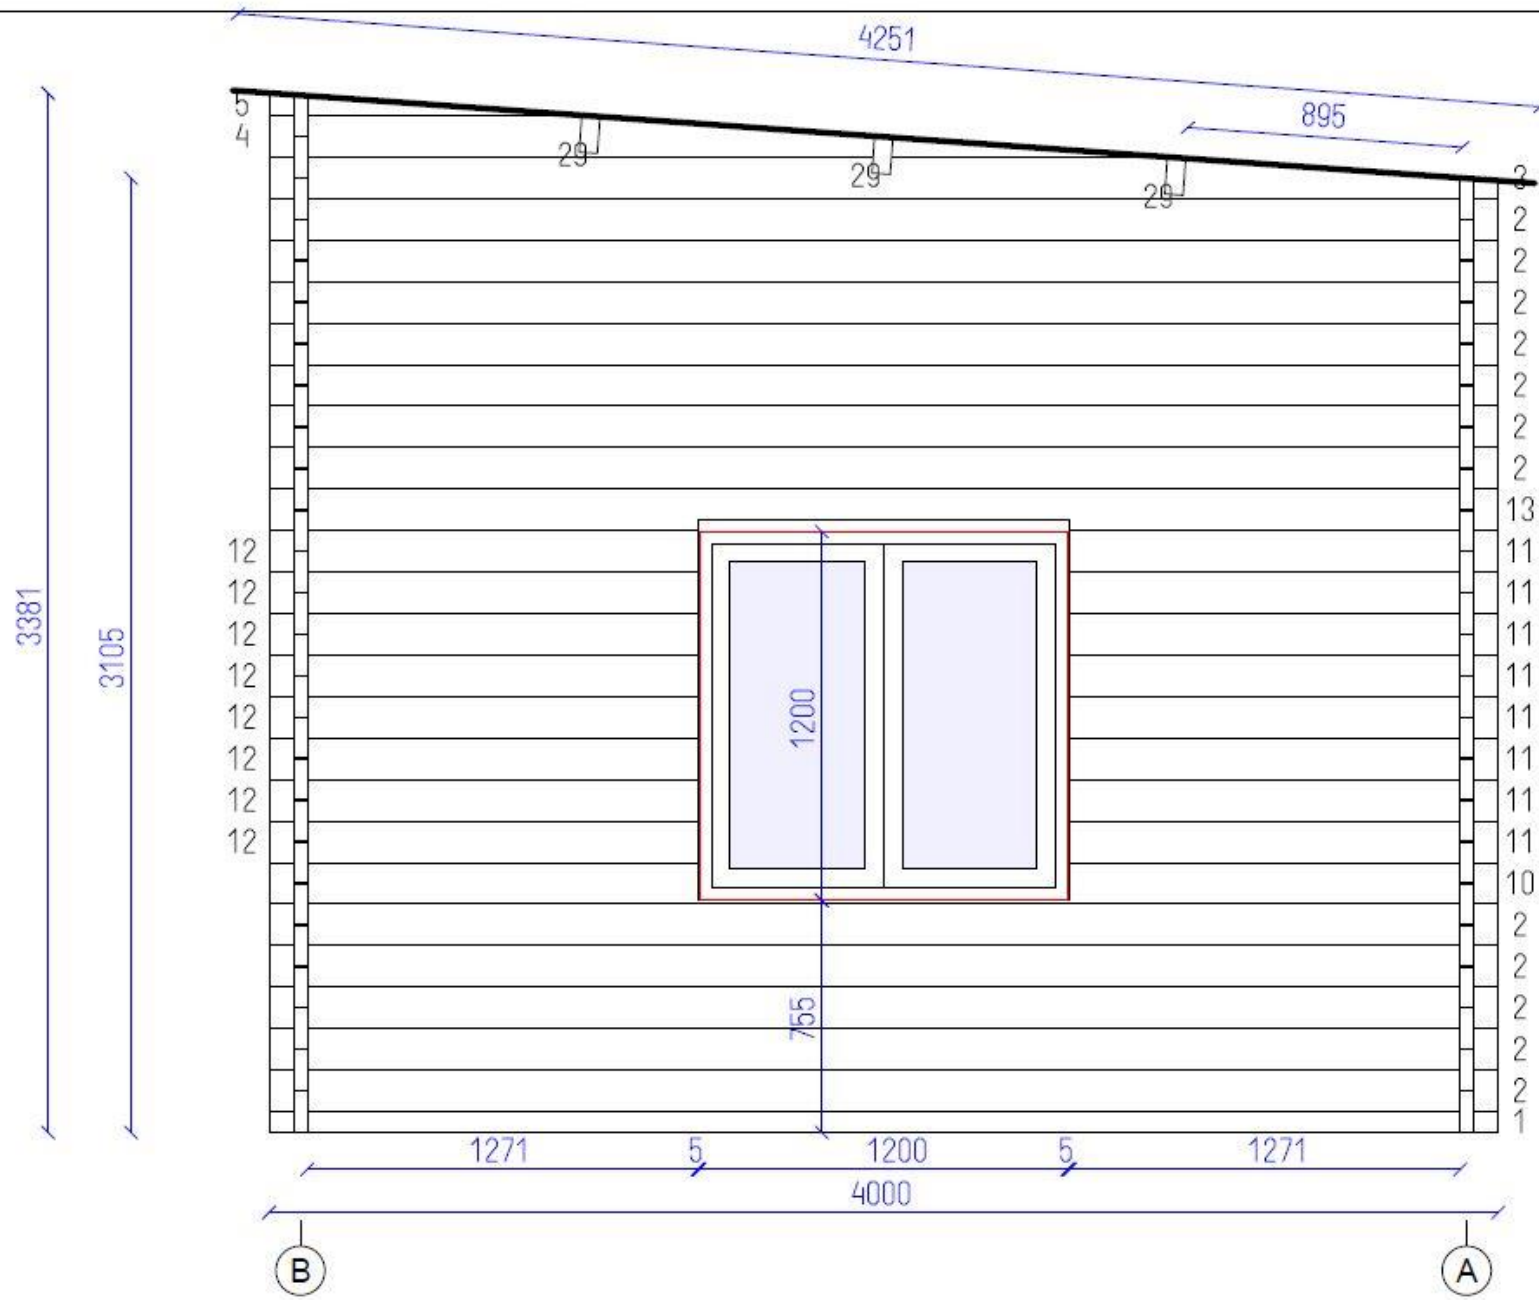

We, as an organisation, are dedicated to providing the latest technology to the Golf Industry together with world class support and competitive prices.

Dimensions	7M Deep x 4M Wide 3.5M High slopping to 3M
Wall Thickness	44mm
Wall Height	3509mm
Roof Slope	5 Degrees
Roof Thickness	20mm
Floor Thickness	20mm
Front overhang	200mm
Roof area	32.8Msq

SKYTRAK™

REAL GAME • REAL RESULTS

The image shows a black SkyTrak launch monitor on the left, with the brand name and slogan visible. To its right is a tablet displaying a golf analytics interface. The interface features a green golf course background with a white ball trajectory. Key data points include a distance of 276 YARDS, a club speed of 155, and a launch angle of 14°. Other metrics like 3110, 104, 180, and 4 are also visible. A 'BUY SKYTRAK' button is located in the bottom right corner of the banner.