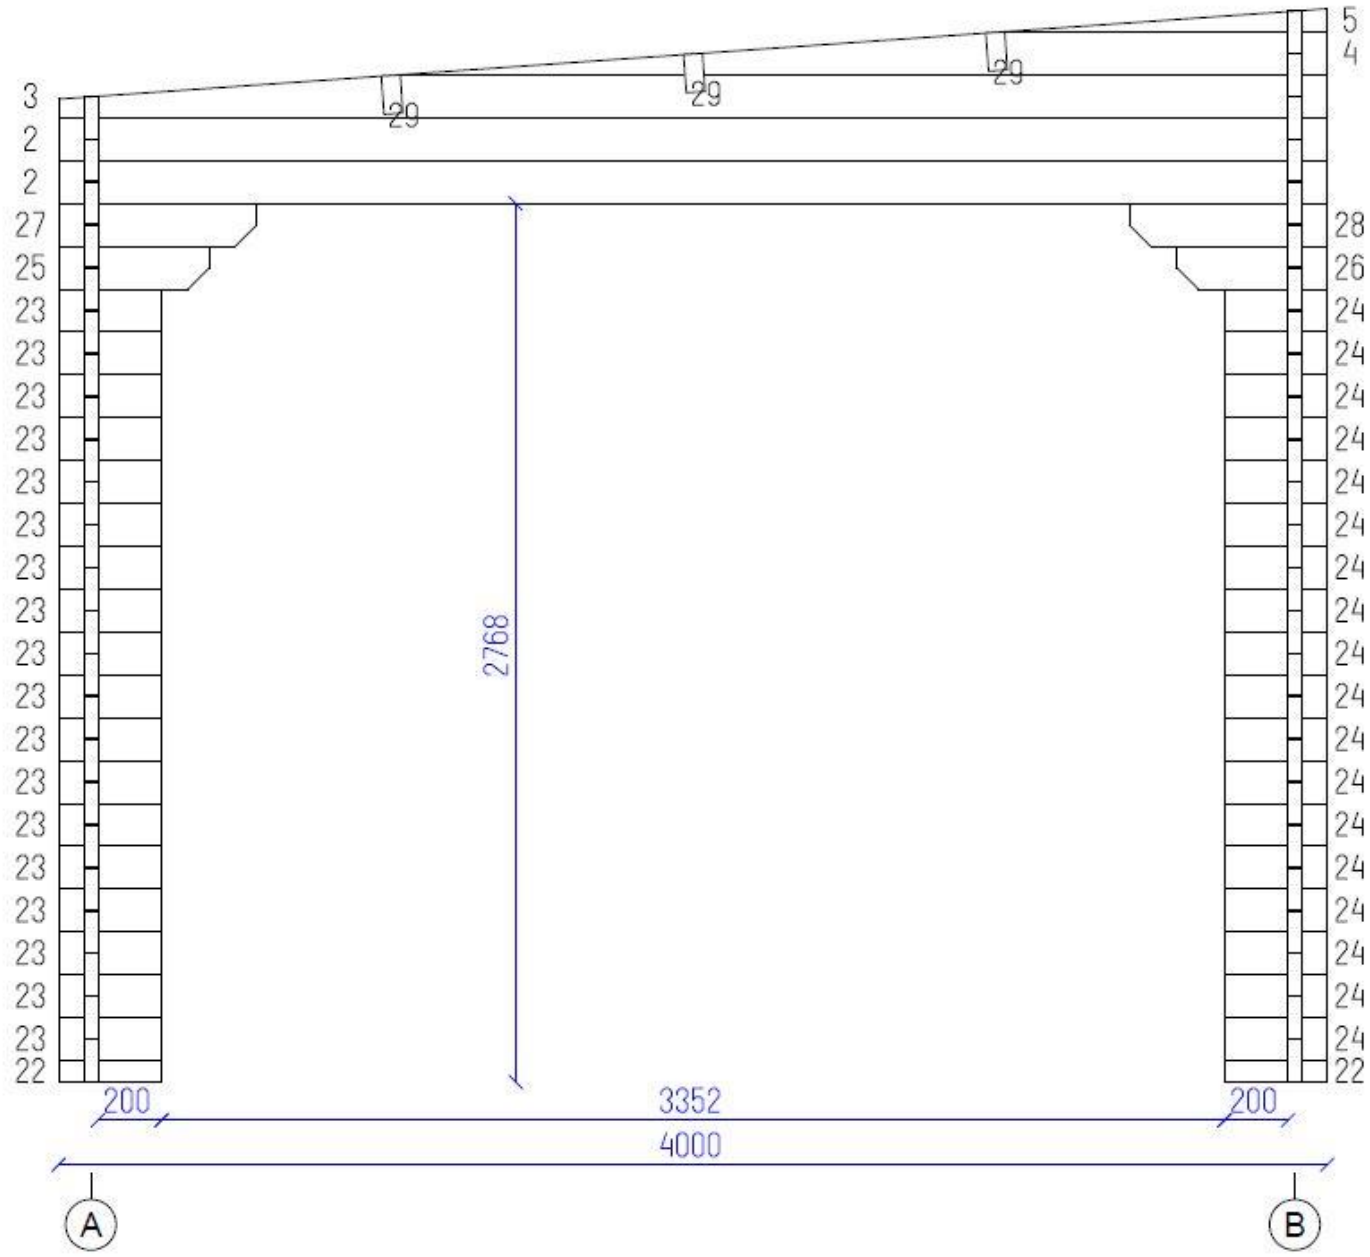

We, as an organisation, are dedicated to providing the latest technology to the Golf Industry together with world class support and competitive prices.

Dimensions	7M Deep x 4M Wide 3.5M High slopping to 3M
Wall Thickness	44mm
Wall Height	3509mm
Roof Slope	5 Degrees
Roof Thickness	20mm
Floor Thickness	20mm
Front overhang	200mm
Roof area	32.8Msq

SKYTRAK™

REAL GAME • REAL RESULTS

The image shows a black SkyTrak launch monitor on the left, with the brand name and slogan visible. To its right is a tablet displaying a golf analytics interface. The interface features a green golf course background with a white ball trajectory. Key data points include a distance of 276 YARDS, a club speed of 155, and a launch angle of 14°. Other metrics like 3110, 104, 180, and 4 are also visible. A 'BUY SKYTRAK' button is located in the bottom right corner of the banner.