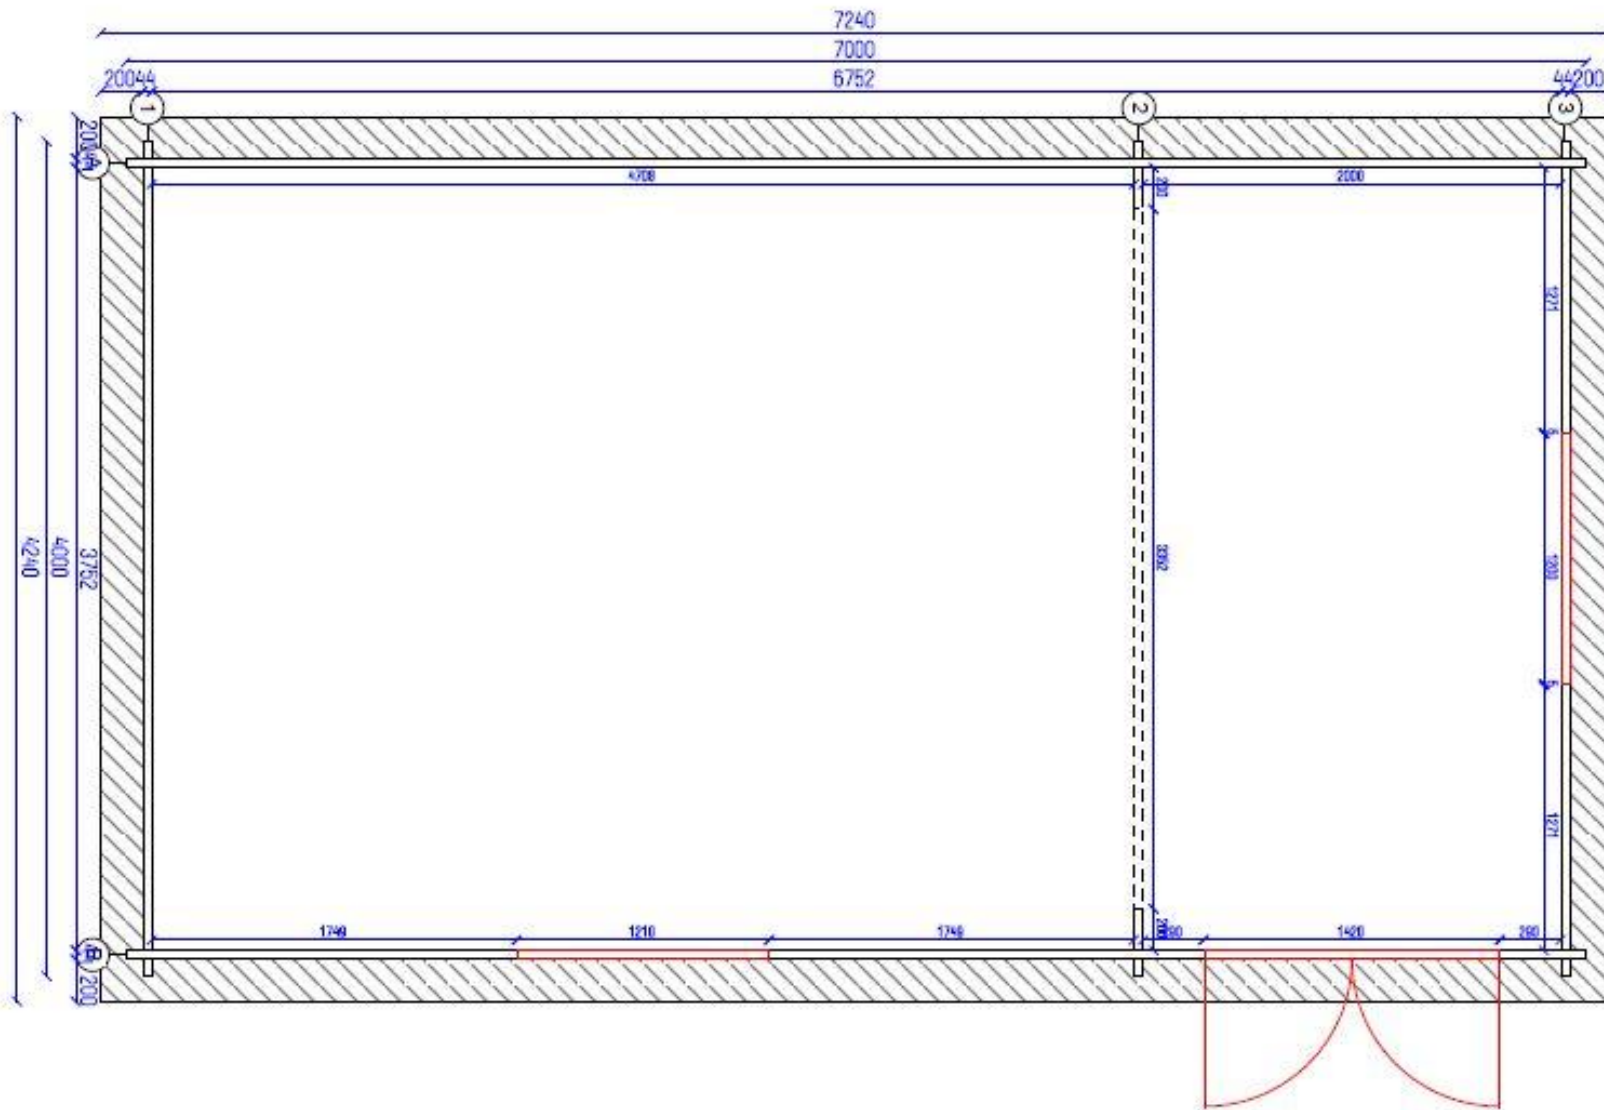

We, as an organisation, are dedicated to providing the latest technology to the Golf Industry together with world class support and competitive prices.

Dimensions	7M Deep x 4M Wide 3.5M High slopping to 3M
Wall Thickness	44mm
Wall Height	3509mm
Roof Slope	5 Degrees
Roof Thickness	20mm
Floor Thickness	20mm
Front overhang	200mm
Roof area	32.8Msq

SKYTRAK™

REAL GAME • REAL RESULTS

The image shows a black SkyTrak launch monitor on the left, with the brand name and slogan visible. To its right is a tablet displaying a golf analytics interface. The interface features a green golf course background with a white ball trajectory. Key data points include a distance of 276 YARDS, a club speed of 155, and a launch angle of 14°. Other metrics like 3110, 104, 180, and 4 are also visible. A 'BUY SKYTRAK' button is located in the bottom right corner of the banner.